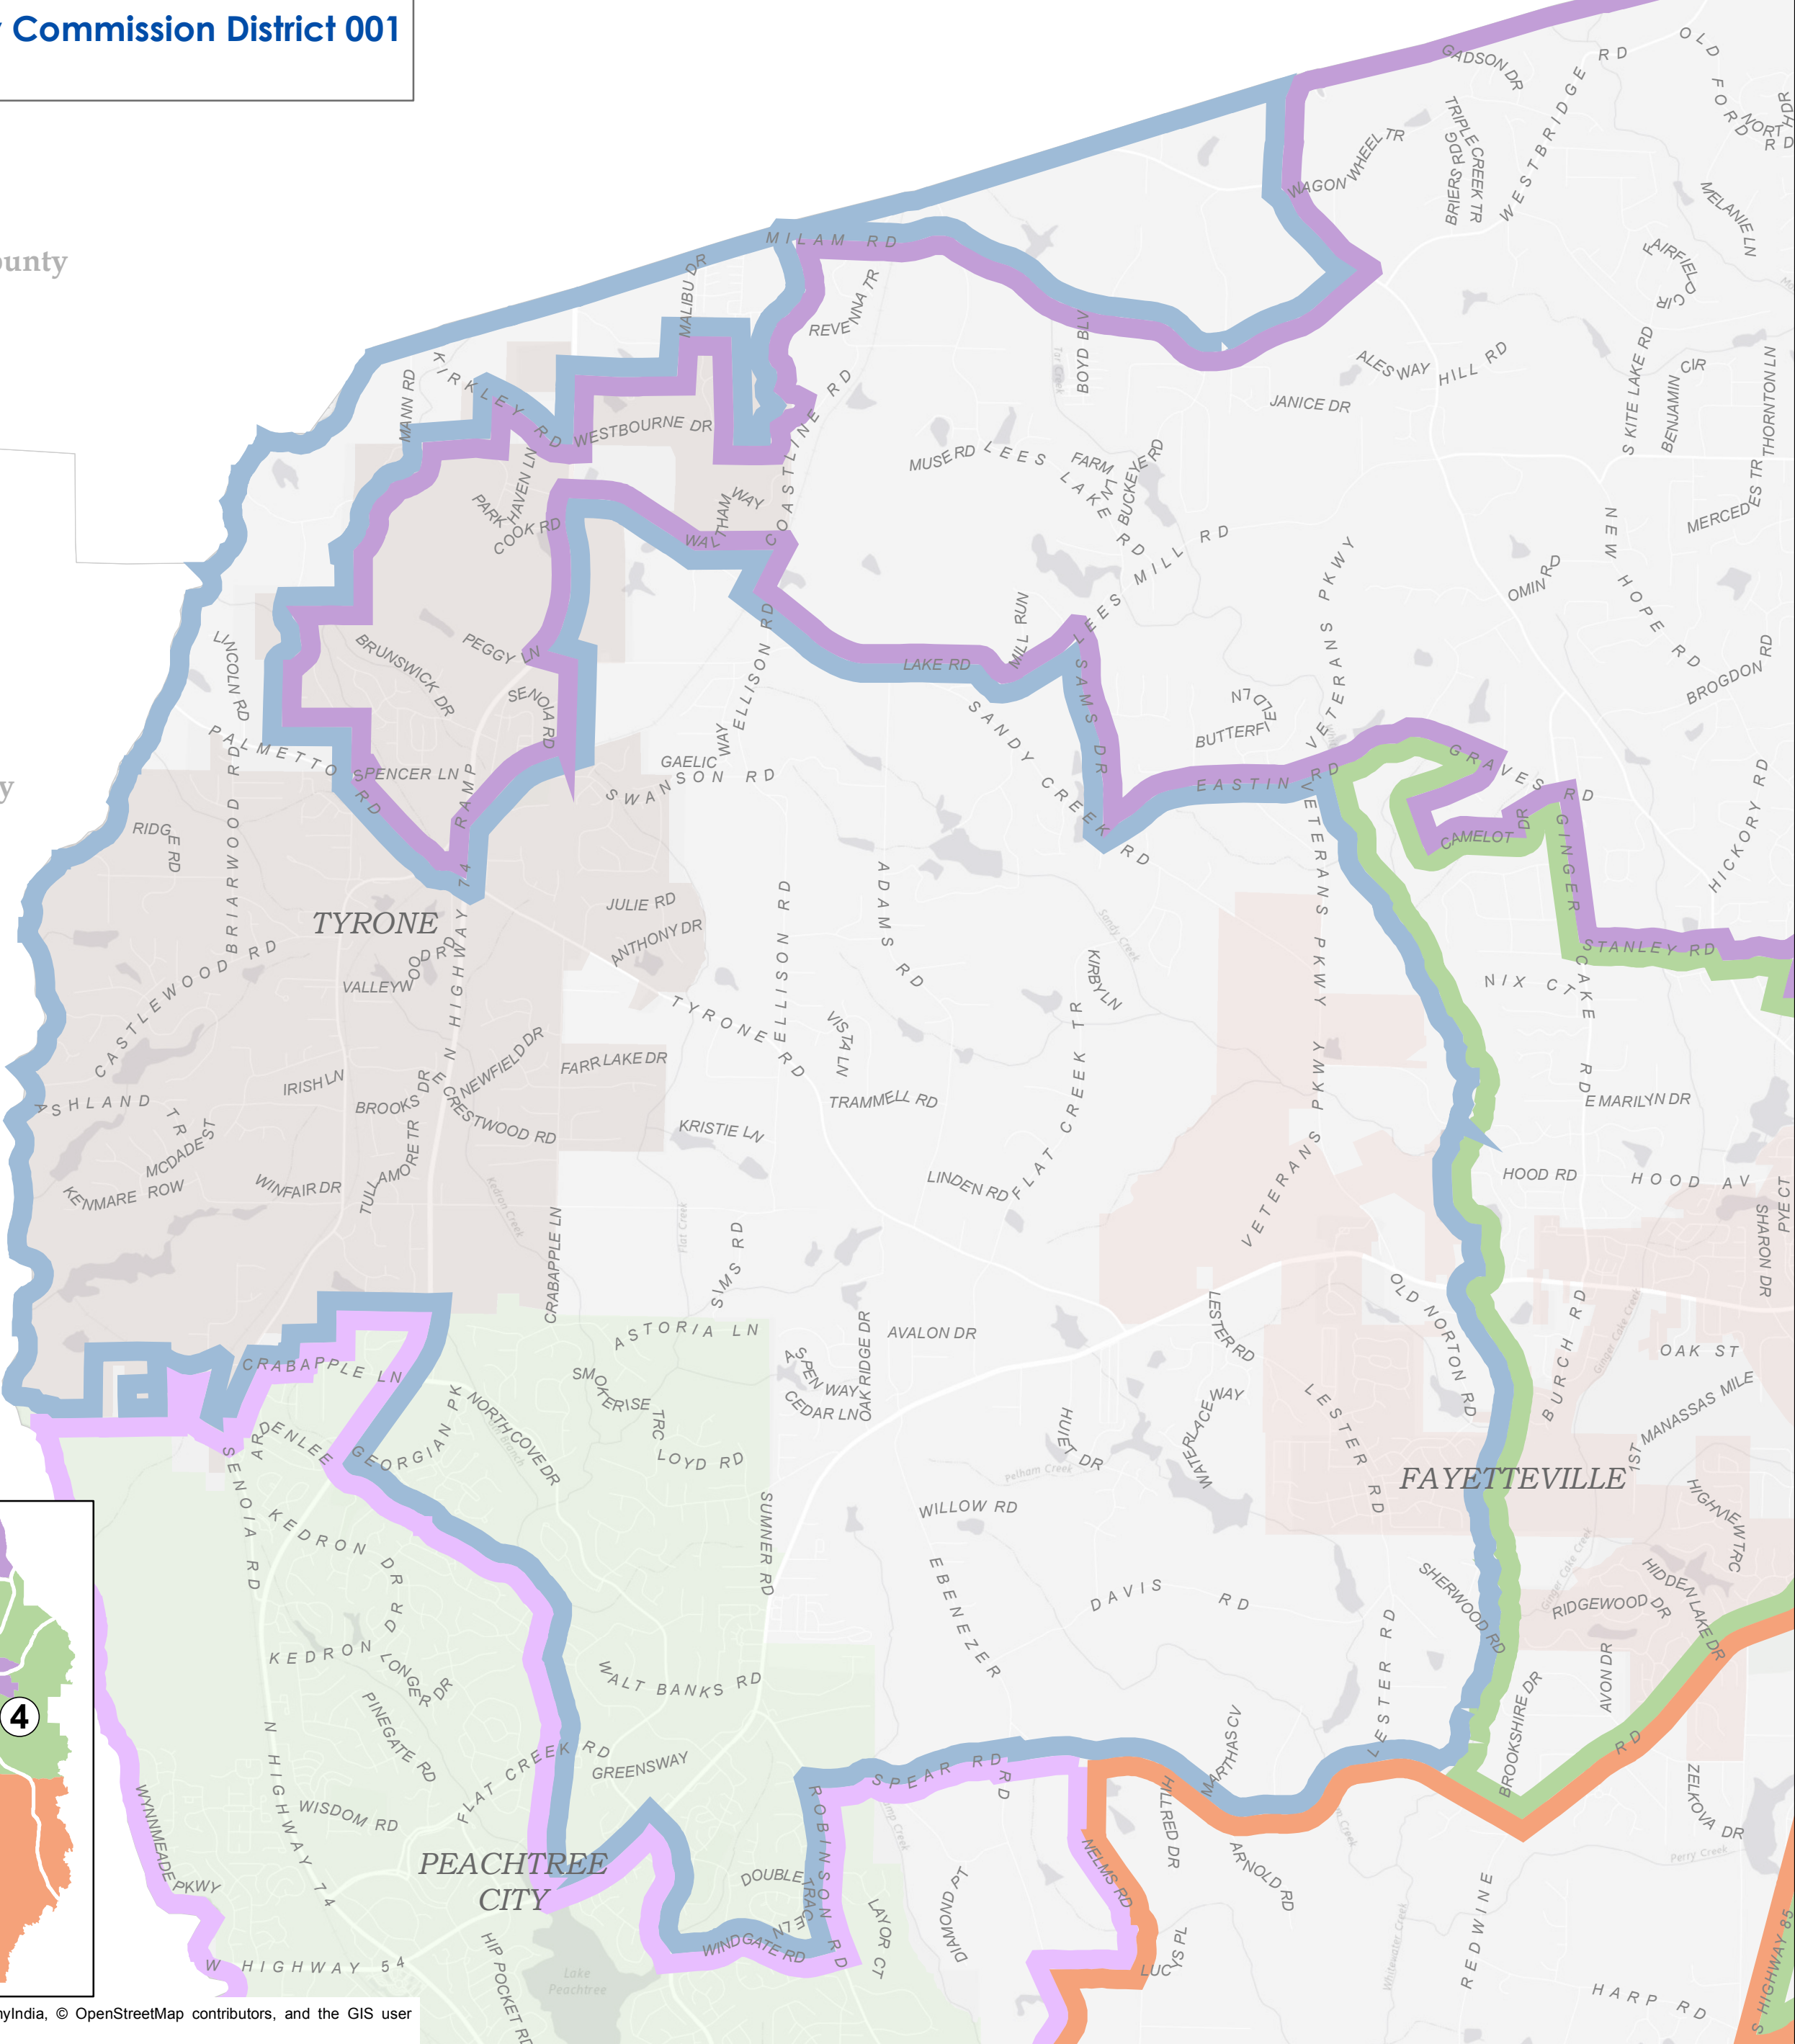

Fayette County Commission District 001
David Barlow

Fulton County

Coweta County

Credits: Esri, HERE, DeLorme, MapmyIndia, © OpenStreetMap contributors, and the GIS user community, Fayette County GIS 2015